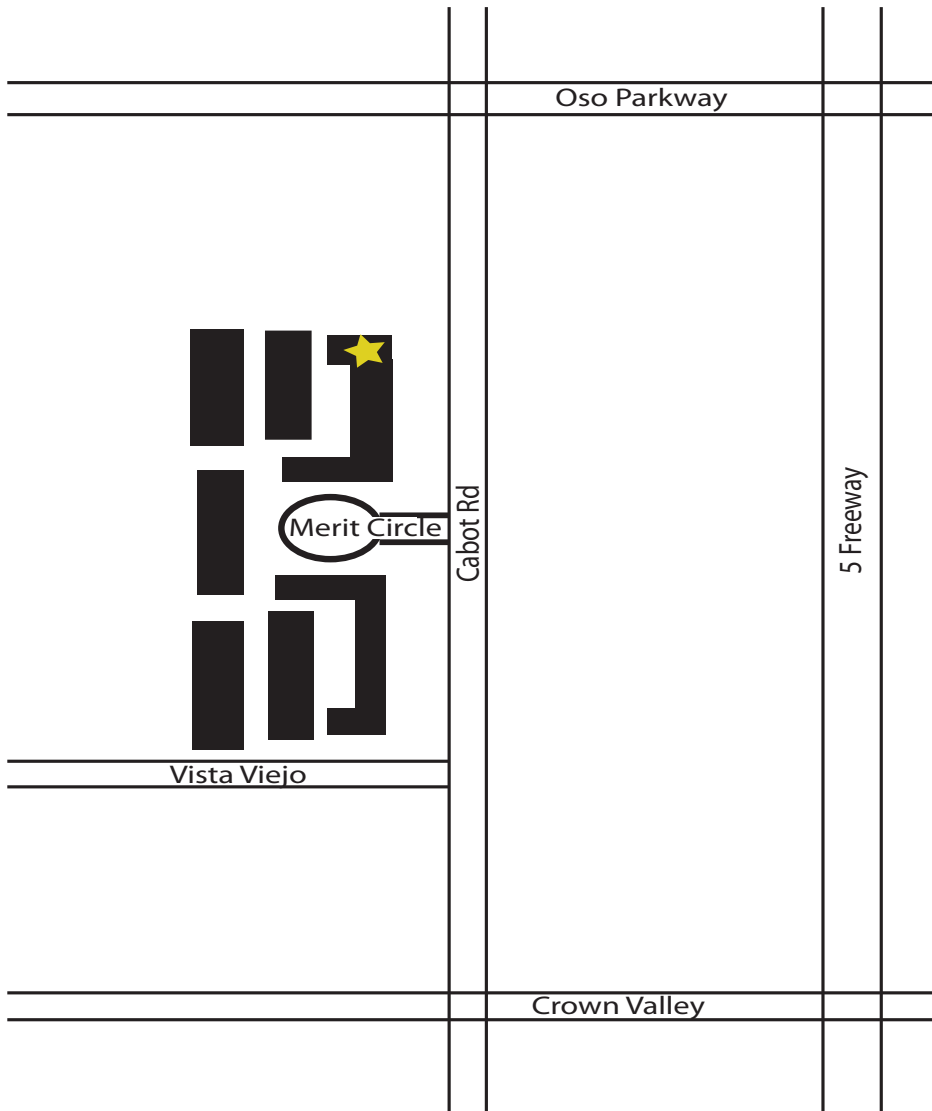

## *Testing & Classroom Facility*

**26081 Merit Circle, Suite #123  
Laguna Hills, CA 92653**

We are located on Cabot Rd. between Crown Valley and Oso

If you are coming from North or Central Orange County  
you can use the 73 Toll Road or the 5/405 Freeways

### **73 South**

Off at Moulton, turn left onto Moulton  
Turn right onto Oso  
Turn right onto Cabot  
Turn right onto Merit Circle  
Follow the map to the office

### **405/5 South**

Off at Oso, turn right onto Oso  
Turn left onto Cabot  
Turn right onto Merit Circle  
Follow the map to the office

**If you are in need of any further directions, please call us:  
(949)305-6655**