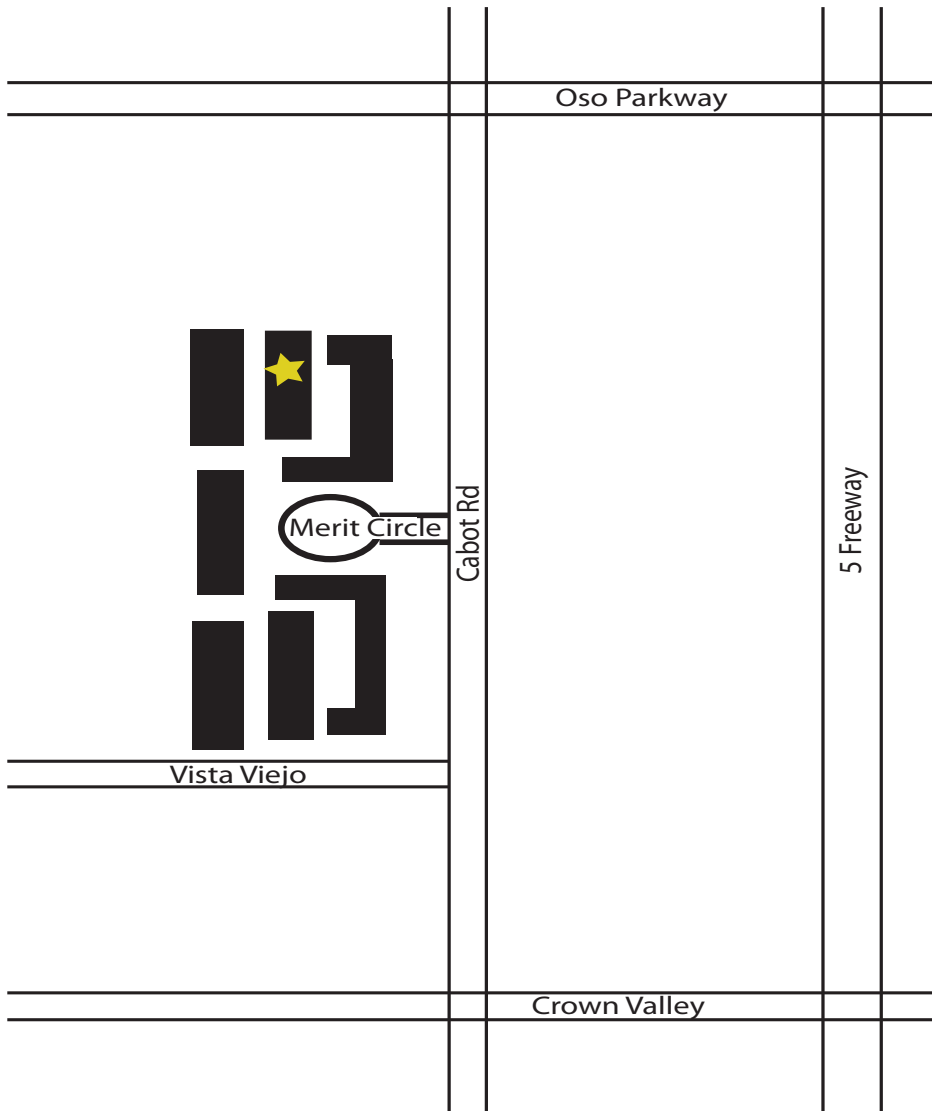

COMPREHENSIVE COLLEGE PREP

Testing & Classroom Facility

**26071 Merit Circle, Suite #109
Laguna Hills, CA 92653**

We are located on Cabot Rd. between Crown Valley and Oso

If you are coming from North or Central Orange County
you can use the 73 Toll Road or the 5/405 Freeways

73 South

Off at Moulton, turn left onto Moulton
Turn right onto Oso
Turn right onto Cabot
Turn right onto Merit Circle
Follow the map to the office

405/5 South

Off at Oso, turn right onto Oso
Turn left onto Cabot
Turn right onto Merit Circle
Follow the map to the office

**If you are in need of any further directions, please call us:
(949)294-1085**